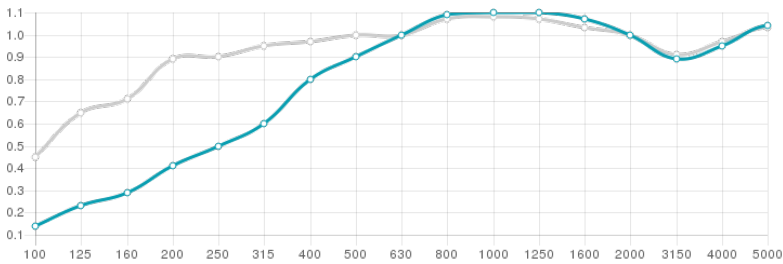

Performance

hello@artnovion.com
www.artnovion.com
02/03/2018